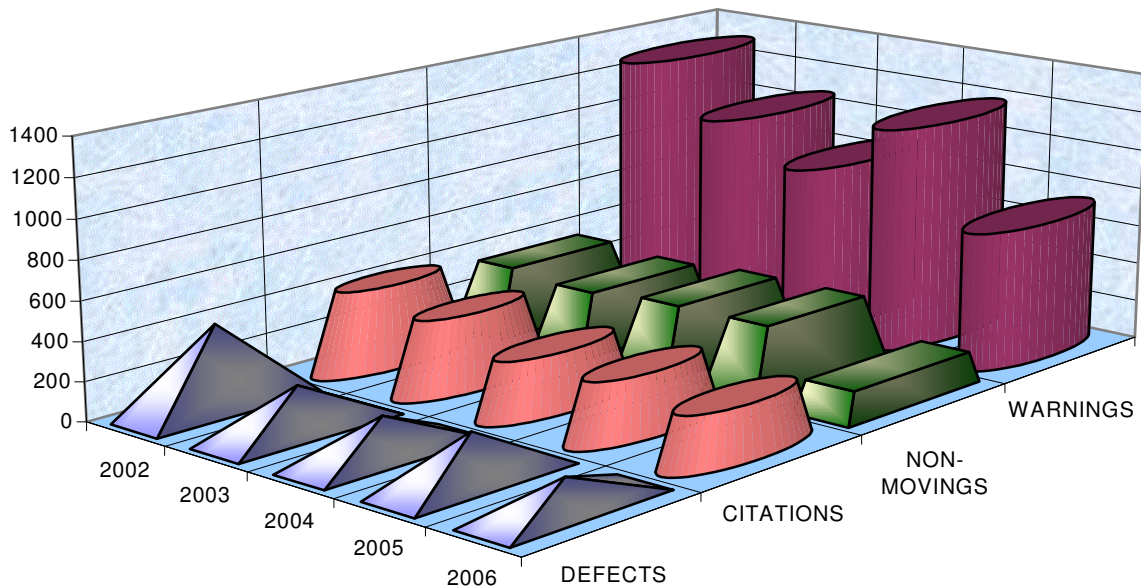

2006 TRAFFIC TICKETS ISSUED

	2002	2003	2004	2005	2006
DEFECTS	423	228	197	242	154
CITATIONS	423	385	297	309	268
NON-MOVINGS	351	323	354	358	162
WARNINGS	1285	1045	864	1161	714

The above chart shows only those tickets issued for traffic violations. You will note that for 2006 the total number of tickets issued showed a decrease of 37.3% from 2005.

The major age groups receiving the most traffic contacts in both citations and warnings would be 16 through 49. In a breakdown of this range, 16-18 males received 45 citations and 90 warnings, females received 20 citations and 56 warnings. Ages 19-29 males received 62 citations and 130 warnings, females received 26 citations and 73 warnings. Ages 30-49 males received 40 citations and 82 warnings, females received 24 citations and 62 warnings.

2006 figures are as follows:

Citations	268	13.27% decrease
Warnings	714	38.5% decrease
Defects	154	36.36% decrease
Non-Movings	162	54.75% decrease

Other tickets issued, but not traffic related and not reflected in the above chart are as follows: